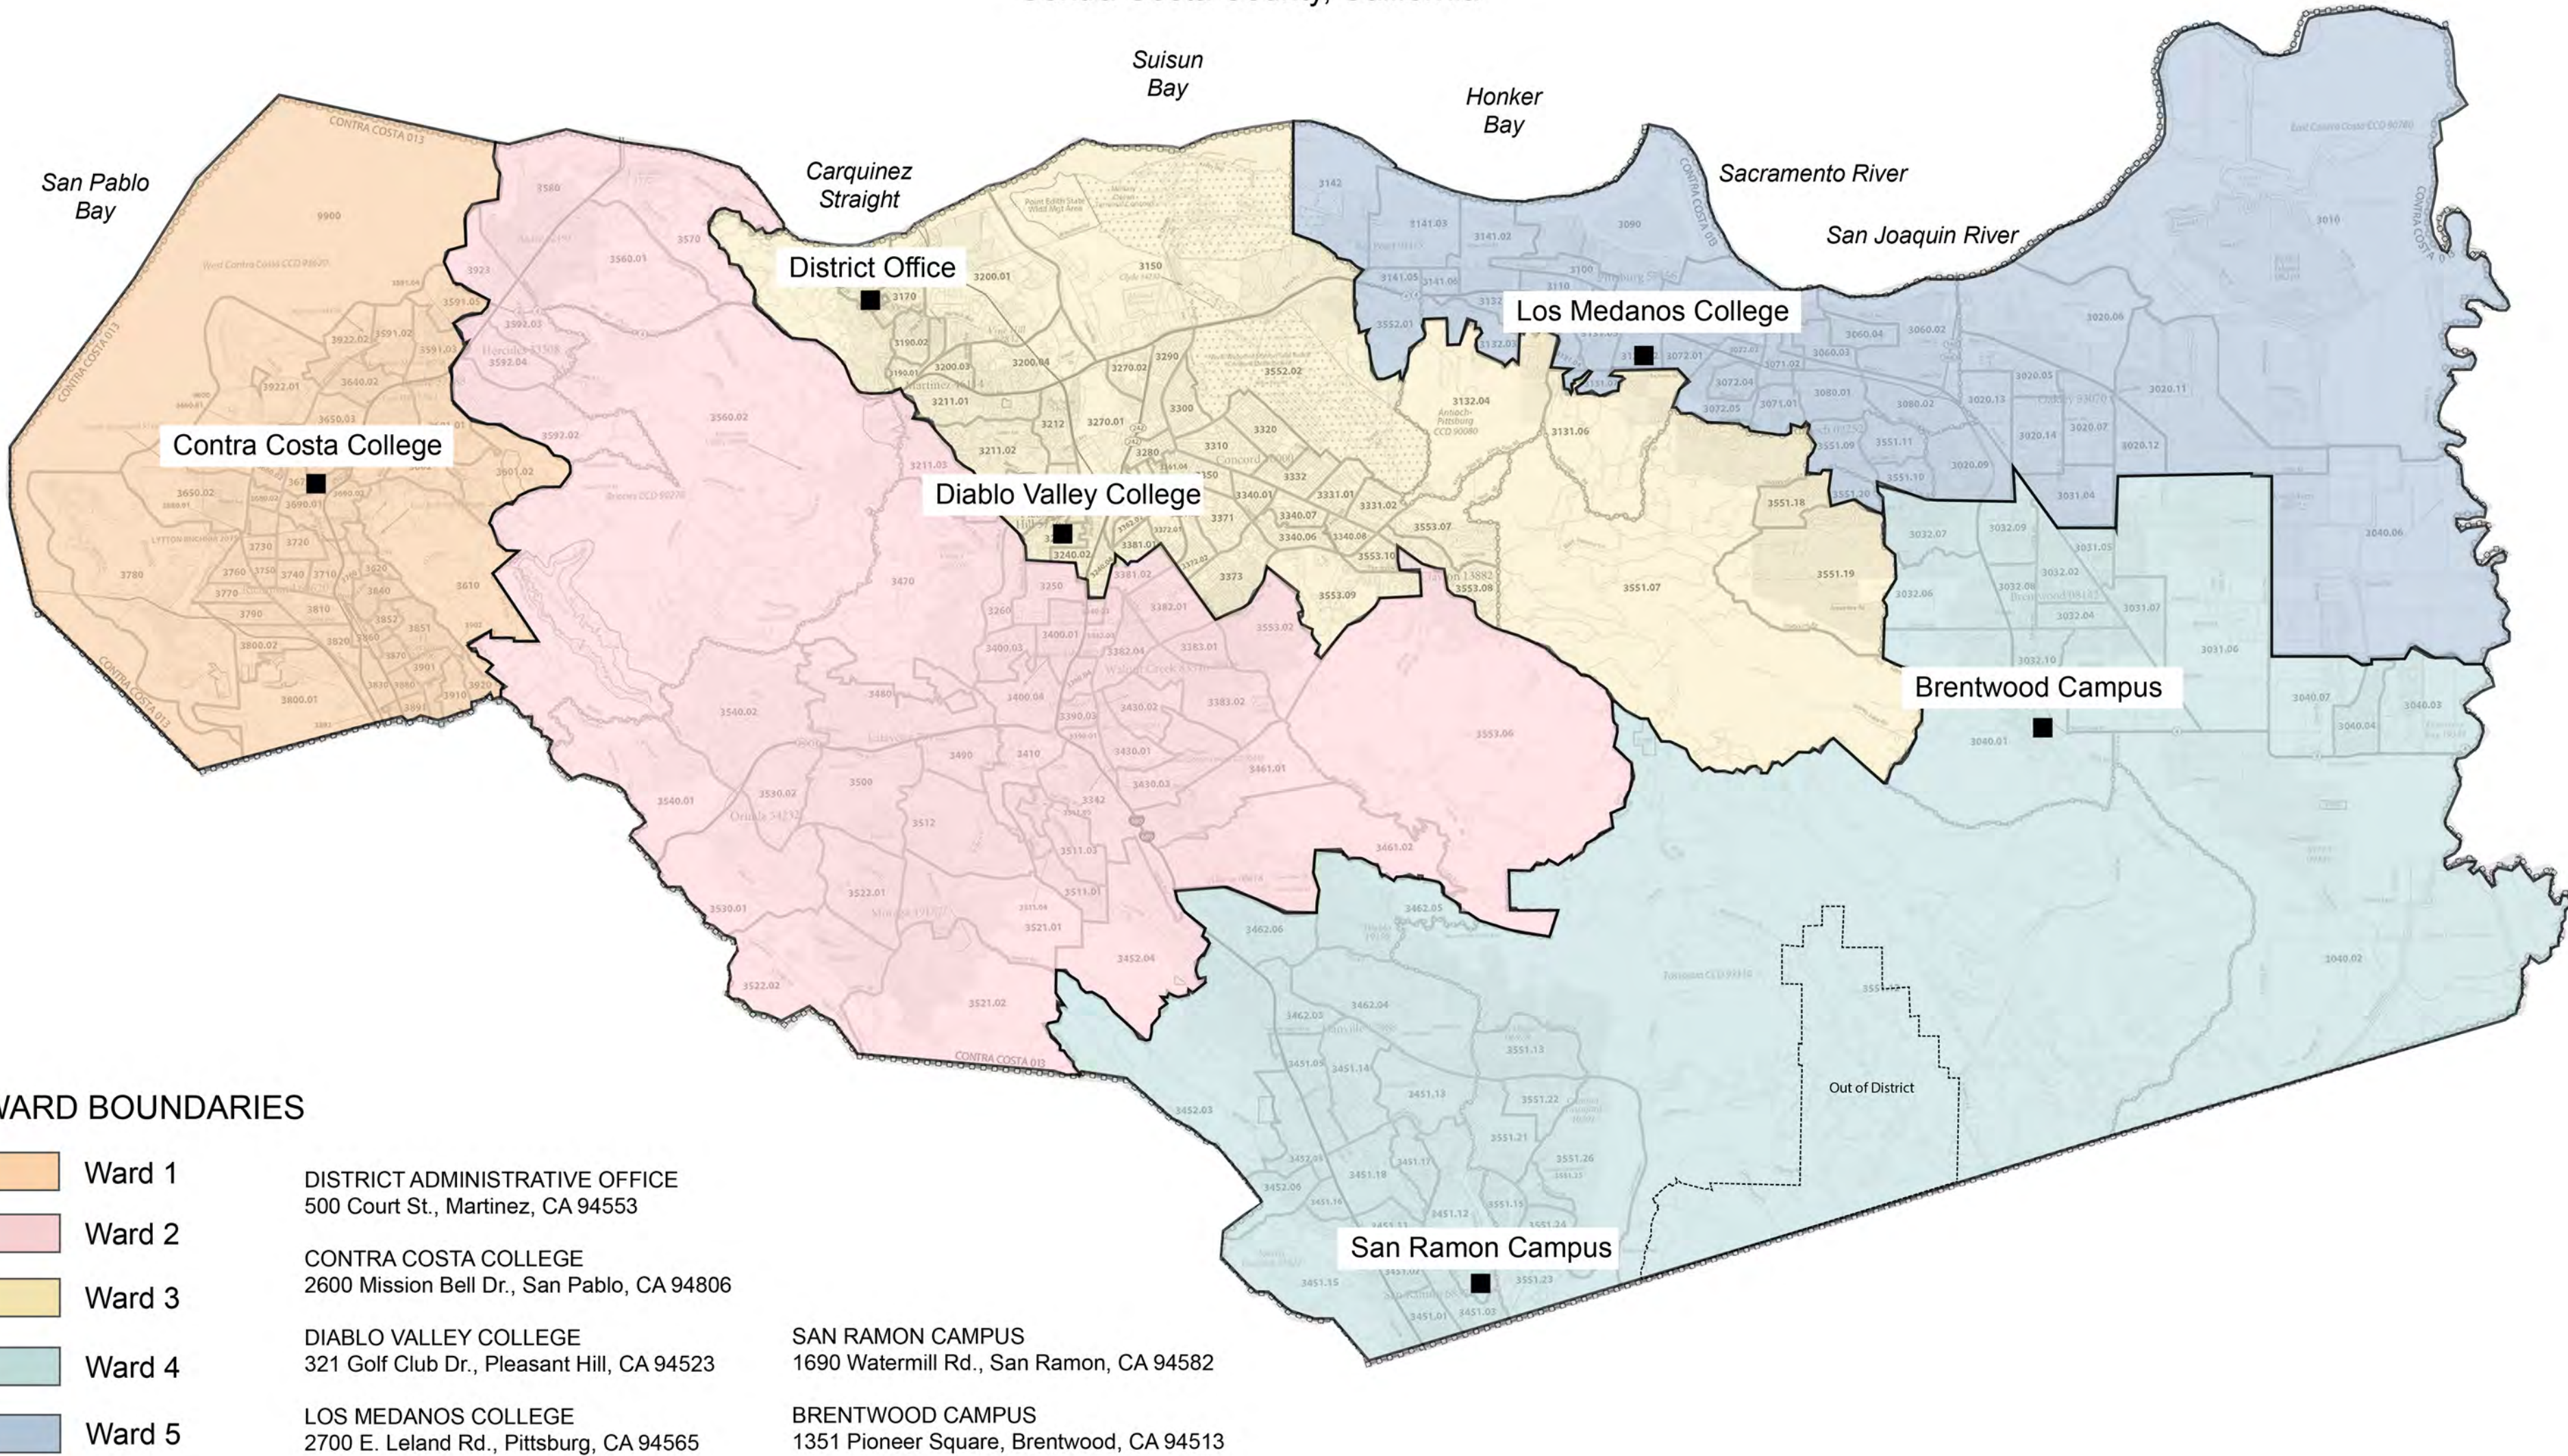

# CONTRA COSTA COMMUNITY COLLEGE DISTRICT WARD BOUNDARIES

Contra Costa County, California

## WARD BOUNDARIES

- Ward 1
  - Ward 2
  - Ward 3
  - Ward 4
  - Ward 5
- 
- |   |  |
|---|--|
| <p><b>DISTRICT ADMINISTRATIVE OFFICE</b><br/>500 Court St., Martinez, CA 94553</p> <p><b>CONTRA COSTA COLLEGE</b><br/>2600 Mission Bell Dr., San Pablo, CA 94806</p> <p><b>DIABLO VALLEY COLLEGE</b><br/>321 Golf Club Dr., Pleasant Hill, CA 94523</p> <p><b>LOS MEDANOS COLLEGE</b><br/>2700 E. Leland Rd., Pittsburg, CA 94565</p> | <p><b>SAN RAMON CAMPUS</b><br/>1690 Watermill Rd., San Ramon, CA 94582</p> <p><b>BRENTWOOD CAMPUS</b><br/>1351 Pioneer Square, Brentwood, CA 94513</p> |
|---|--|

Source: District Research, Contra Costa Community College District. Map adapted from 2020 Contra Costa County Census Tract Reference Map - DC20CT\_C06013. Ward boundaries based on U.S. Census Redistricting Data Summary File (Public Law 94-171). 11/24/21 JD